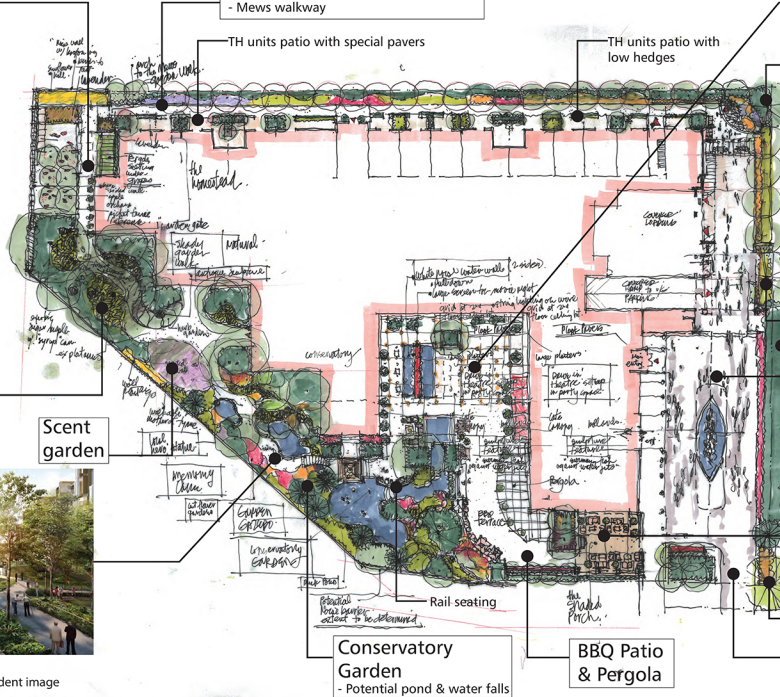

### The Homestead

- Apple orchard
- Garden gate
- Grape pergola seating
- Sunflowers
- Herbs
- Rail fencing

### The Mews

- Retaining walls/elements to handle grade change up to the north boundary
- Planted slope
- High branches/flowering trees
- Colored understory plantings
- Mews walkway

### Central Courtyard

- Movie night, 'Starlight grid'
- Gathering & activity place
- Whitenoise feature waterfall & screen

Existing Tree

Wire Grid Lighting

Existing Tree

Existing hedge to be preserved

### The Shaded Porch

- Traditional references
- Cozy seating, planters & decor elements

Existing Tree